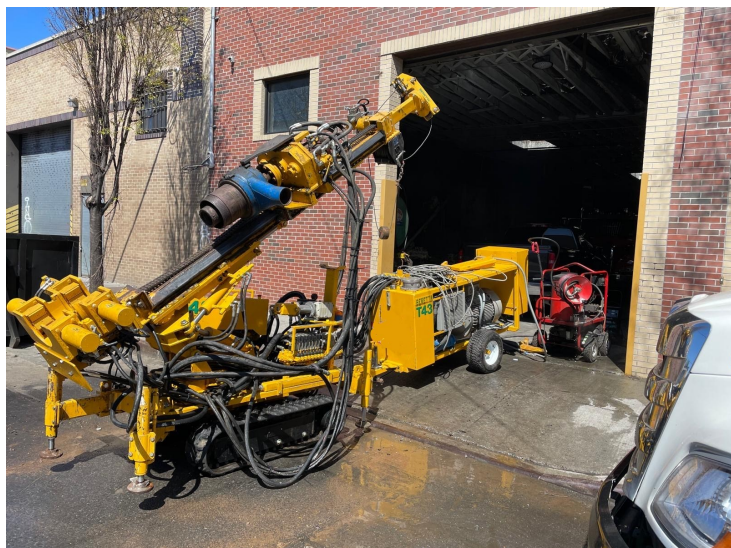

Beretta T43

Product Categories: [Uncategorized](#)

Product Page: <https://www.drillplant.com/product/beretta-t23/>

Product Description

Beretta T43

Year 2016

Hours 300

Electric motor driven

8 inch clamps

Ready to drill

Product Gallery